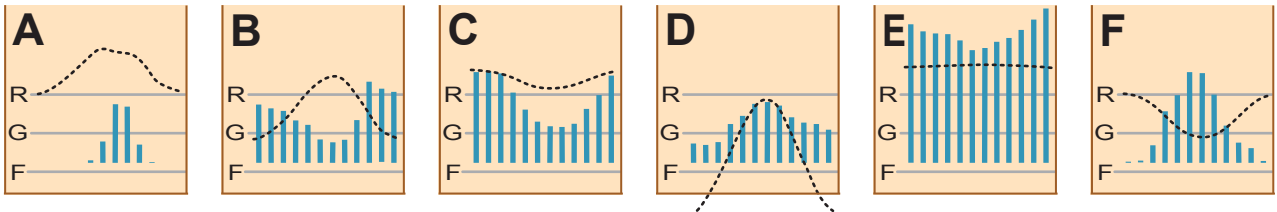

Matching Climagraphs and Places

A curving dotted line shows temperature; vertical bars show precipitation in every month. Horizontal lines indicate room temperature (20°C, 68°F on top) and freezing (0°C, 32°F). Halfway in between (10°C, 50°F) is a rough indication of the growing season. The top horizontal line also indicates 4 inches of precipitation, a desirable amount for farming.